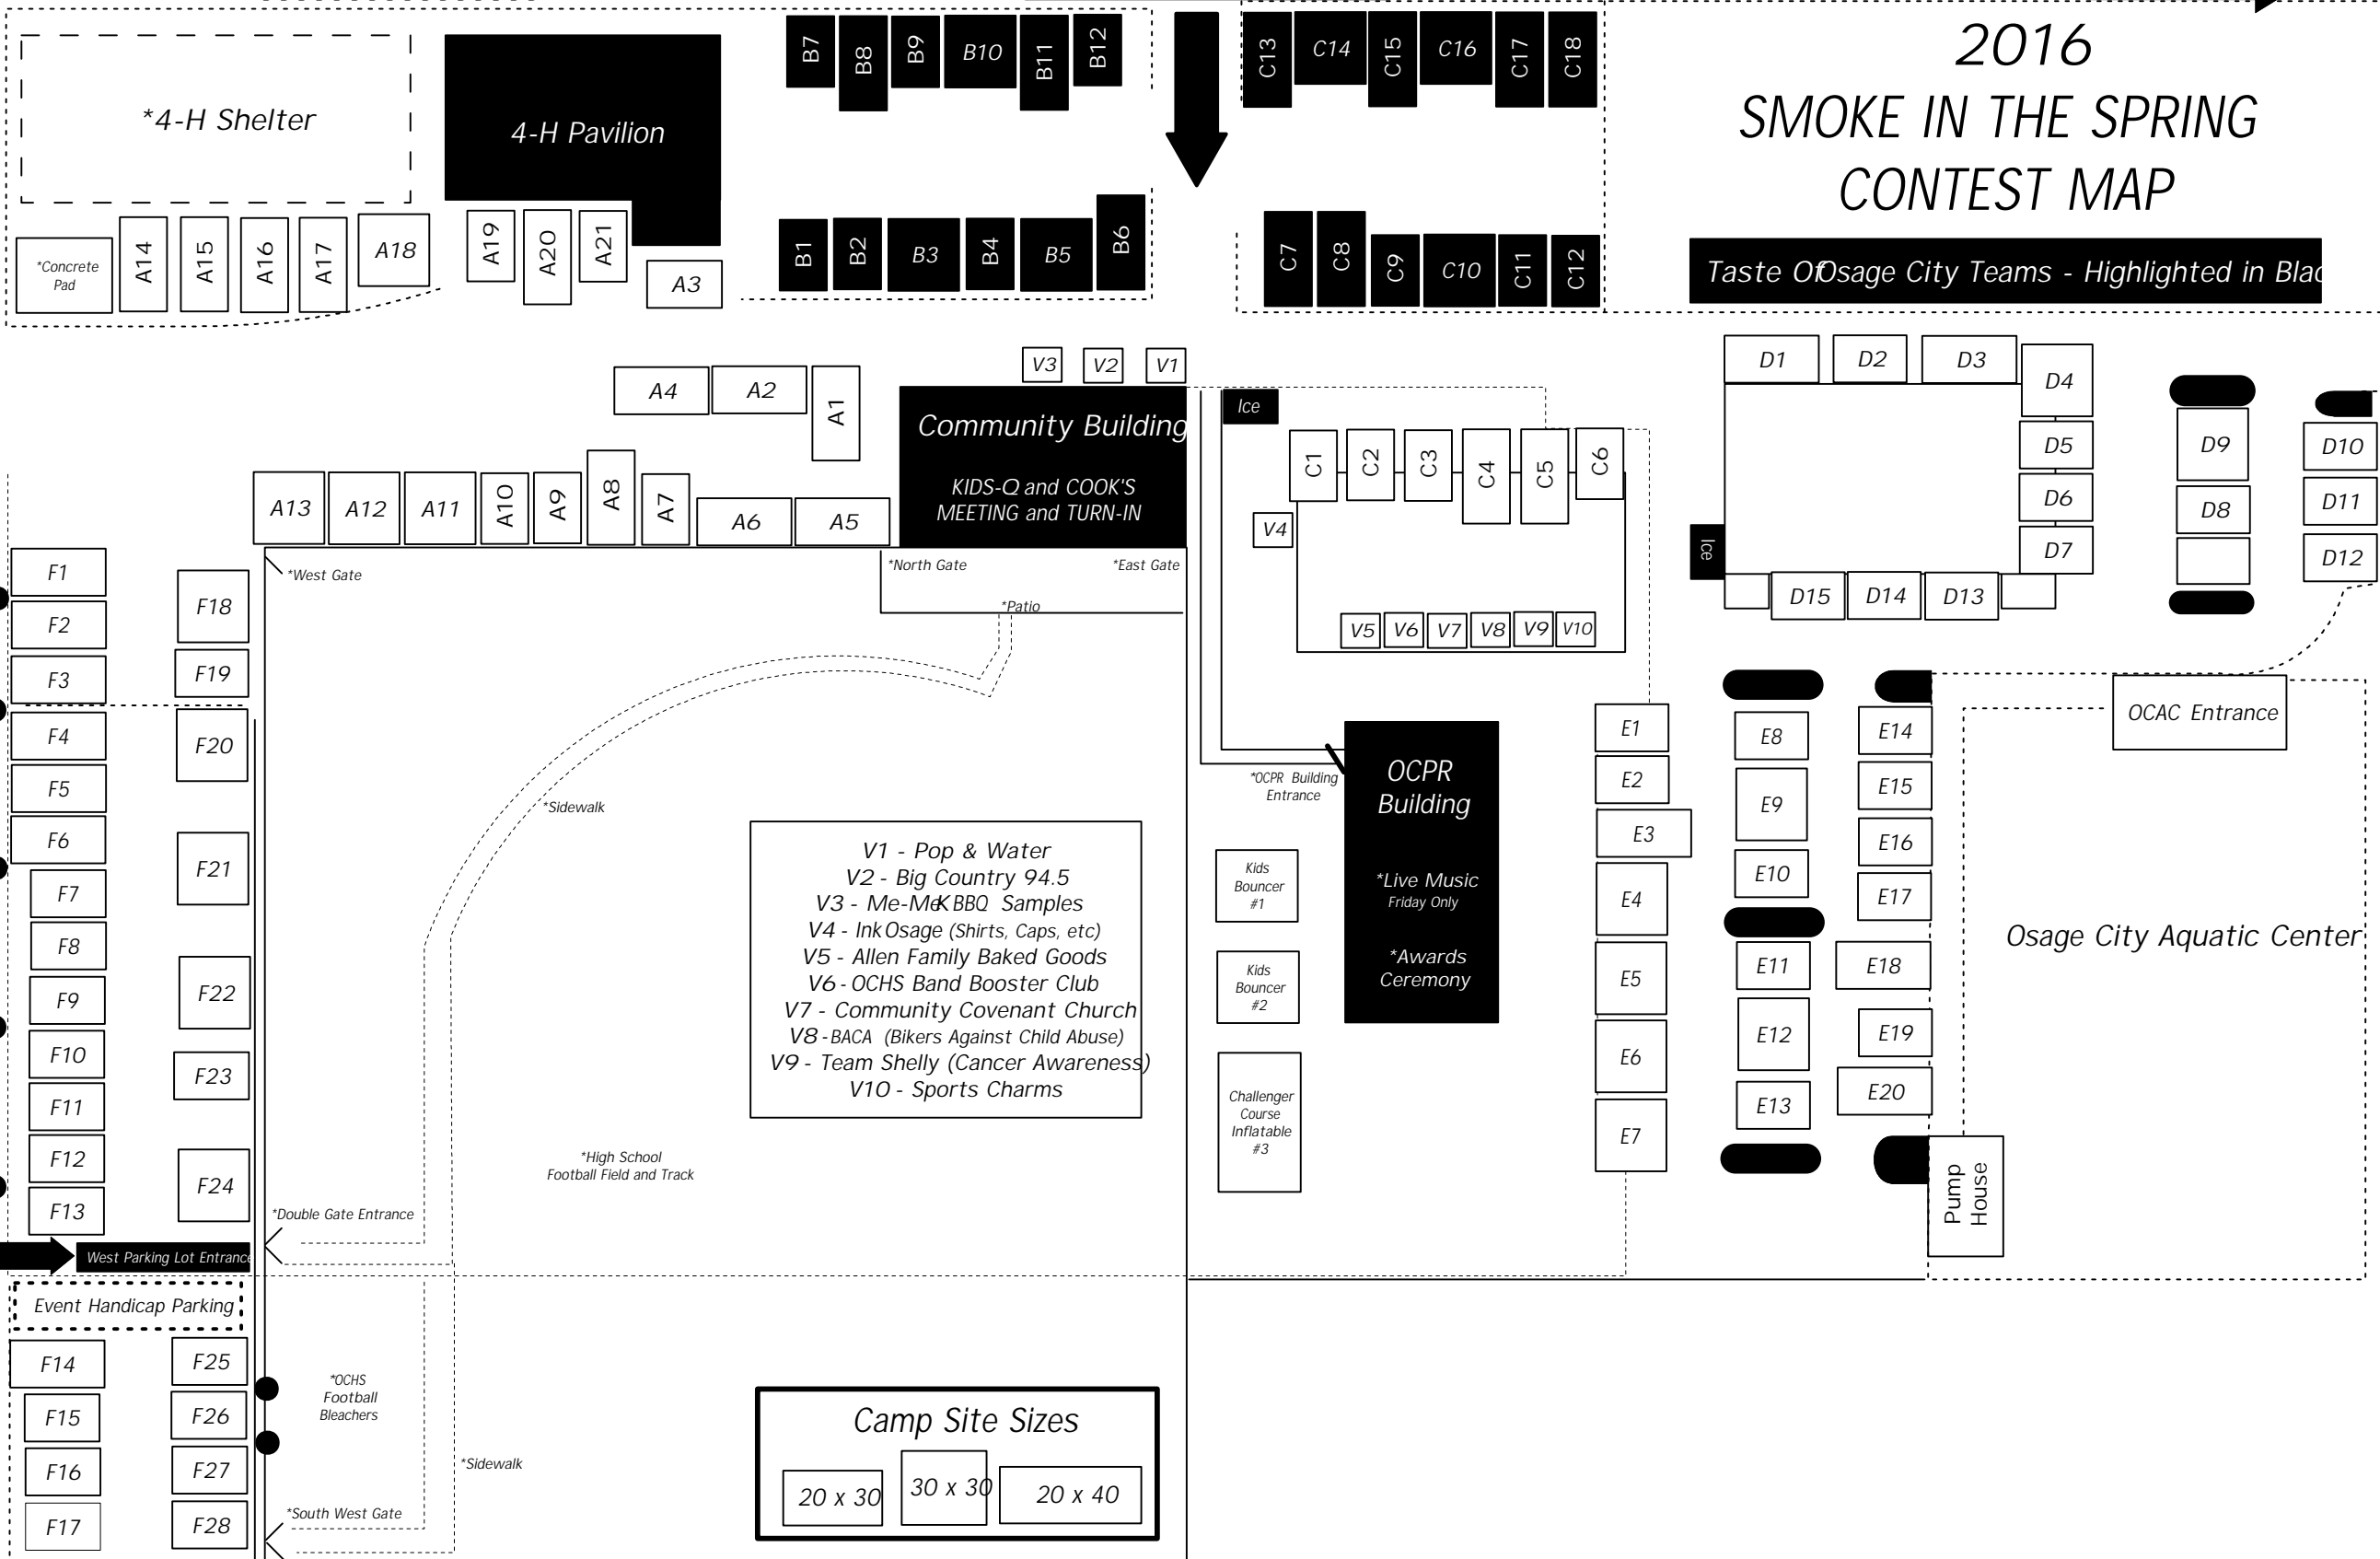

Shuttle Bus Pick Up & Drop Off

TEAM ENTRANCE --- 1st Safford

EVENT PARKING
4th Ellinwood

2016 SMOKE IN THE SPRING CONTEST MAP

Taste Of Osage City Teams - Highlighted in Black

- V1 - Pop & Water
- V2 - Big Country 94.5
- V3 - Me-M&KBBQ Samples
- V4 - Ink Osage (Shirts, Caps, etc)
- V5 - Allen Family Baked Goods
- V6 - OCHS Band Booster Club
- V7 - Community Covenant Church
- V8 - BACA (Bikers Against Child Abuse)
- V9 - Team Shelly (Cancer Awareness)
- V10 - Sports Charms